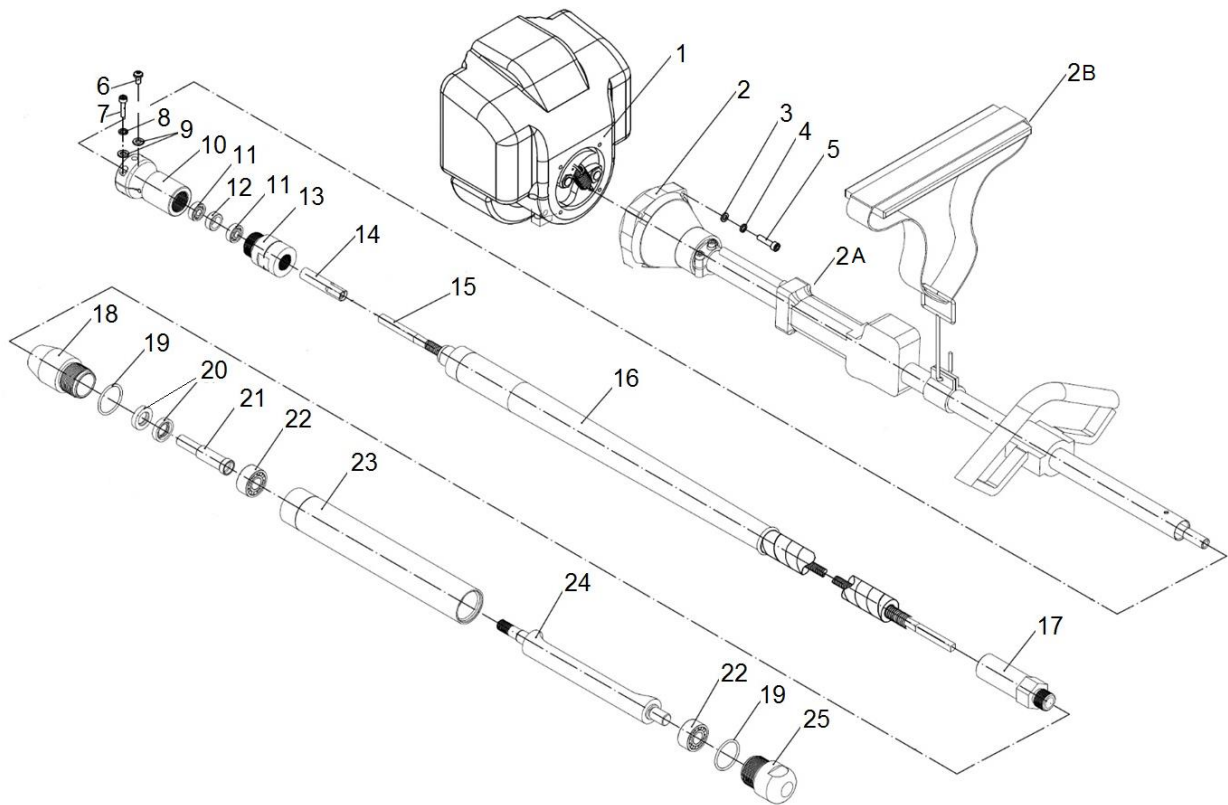

# SPARE PARTS MANUAL

FLX PORTAVIBE  
FVE44-2

190822

Applies to product after Serial Number D07-10000

1300 353 986

[www.flextool.com.au](http://www.flextool.com.au)

**Flextool**<sup>®</sup>

SINCE 1951

## Flextool PortaVibe® (All Types)

Item No.	Product Code	Description	Qty	Remarks
1	NPS03318-UNIT	HON ENGINE GX35 (TSUT) PORTAVIBE (570614)	1	
2	NPS03320-UNIT	FLX DRIVE SHAFT & THROTTLE (086030)	1	Includes 2A, 2B
2A	NPSF9541-UNIT	HON THROTTLE CONTROL & CABLE ASSY (H17850-VF9-S41)	1	
2B	NPSA0003-UNIT	HON SHOULDER STRAP ASSY (H90690-SAO-003)	1	
3	See Remarks	FLX FLAT WASHER 6MM (650103)	4	Use SK-1
4	See Remarks	FLX SPRING WASHER 6MM (650502)	4	Use SK-1
5	See Remarks	FLX BOLT SOCKET HEAD CAP M6 X 30MM (630433)	4	Use SK-1
6	See Remarks	FLX SCREW BUTTON HEAD CAP M6 X 16MM (590511)	1	Use AS-1
7	See Remarks	FLX BOLT SOCKET HEAD CAP M6 X 25MM (630404)	2	Use AS-1
8	See Remarks	FLX SPRING WASHER 6MM (650502)	2	Use AS-1
9	See Remarks	FLX WASHER (650302)	3	Use AS-1
10	See Remarks	FLX HOUSING PORTAVIBE COUPLING (086031)	1	Use AS-1
11	NPS01515-UNIT	FLX BEARING 6082Z (550508)	2	
12	See Remarks	FLX SPACER PORTAVIBE COUPLING (086032)	1	Use AS-1
13	See Remarks	FLX ADAPTOR (086033)	1	Use AS-1
14	See Remarks	FLX SEAL SLEEVE (086034)	1	Use AS-1
15	NPS03002-UNIT	FLX CORE PORTAVIBE 7.5X630 (810173)	1	
16	See Remarks	FLX CASING PORTAVIBE (086043)	1	Use AS-3
17	See Remarks	FLX CASING FERRULE (086035)	1	Use AS-3
18	See Remarks	FLX ADAPTOR BARREL (086037)	1	Use AS-2
19	See Remarks	FLX O-RING 32.5X3.55 (510432)	1	Use SK-2 or AS-2
20	See Remarks	FLX OIL SEAL 16X28.5X8 (530509)	2	AS-2
21	See Remarks	FLX ADAPTOR SPINDLE (086038)	1	Use AS-2
22	See Remarks	FLX BEARING NSK5202	2	Use SK-2 or AS-2
23	See Remarks	FLX BARREL (086039)	1	Use AS-2
24	See Remarks	FLX ROTOR PORTAVIBE (086040)	2	Use AS-2
25	NPS09333-UNIT	FLX NOSE CAP PORTAVIBE (086041)	1	