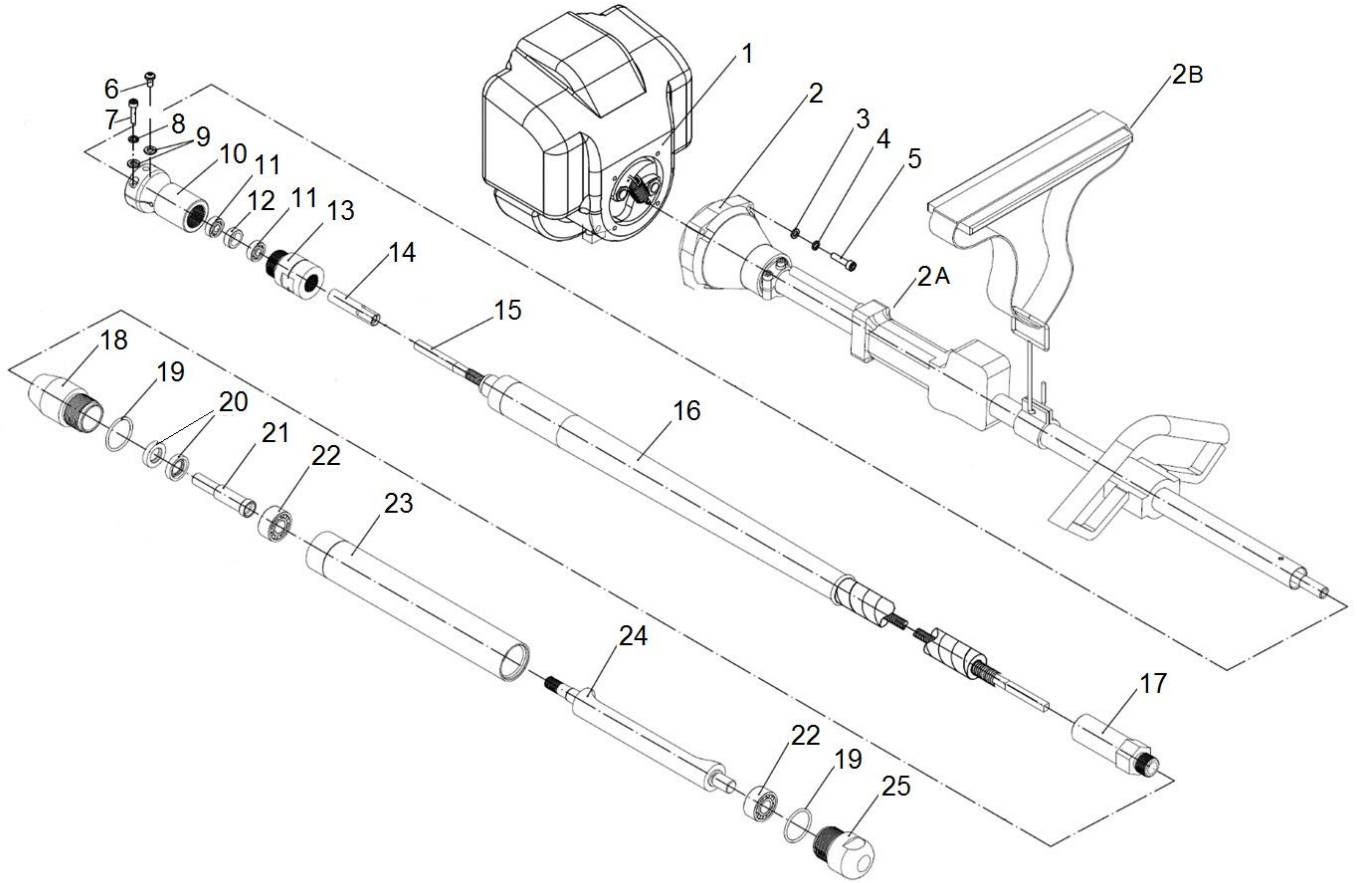

# SPARE PARTS MANUAL

FLX PORTAVIBE  
FVE44-2

190822

Applies to product after Serial Number D07-10000

1300 353 986

[www.flextool.com.au](http://www.flextool.com.au)

**Flextool**<sup>®</sup>

SINCE 1951

## Flextool PortaVibe® (All Types)

Item No.	Product Code	Description	Qty	Remarks
1	NPS03318-UNIT	HON ENGINE GX35 (TSUT) PORTAVIBE (570614)	1	
2	NPS03320-UNIT	FLX DRIVE SHAFT & THROTTLE (086030)	1	Includes 2A, 2B
2A	NPSF9541-UNIT	HON THROTTLE CONTROL & CABLE ASSY (H17850-VF9-S41)	1	
2B	NPSA0003-UNIT	HON SHOULDER STRAP ASSY (H90690-SAO-003)	1	
3	See Remarks	FLX FLAT WASHER 6MM (650103)	4	Use SK-1
4	See Remarks	FLX SPRING WASHER 6MM (650502)	4	Use SK-1
5	See Remarks	FLX BOLT SOCKET HEAD CAP M6 X 30MM (630433)	4	Use SK-1
6	See Remarks	FLX SCREW BUTTON HEAD CAP M6 X 16MM (590511)	1	Use AS-1
7	See Remarks	FLX BOLT SOCKET HEAD CAP M6 X 25MM (630404)	2	Use AS-1
8	See Remarks	FLX SPRING WASHER 6MM (650502)	2	Use AS-1
9	See Remarks	FLX WASHER (650302)	3	Use AS-1
10	See Remarks	FLX HOUSING PORTAVIBE COUPLING (086031)	1	Use AS-1
11	NPS01515-UNIT	FLX BEARING 6082Z (550508)	2	
12	See Remarks	FLX SPACER PORTAVIBE COUPLING (086032)	1	Use AS-1
13	See Remarks	FLX ADAPTOR (086033)	1	Use AS-1
14	See Remarks	FLX SEAL SLEEVE (086034)	1	Use AS-1
15	NPS03002-UNIT	FLX CORE PORTAVIBE 7.5X630 (810173)	1	
16	See Remarks	FLX CASING PORTAVIBE (086043)	1	Use AS-3
17	See Remarks	FLX CASING FERRULE (086035)	1	Use AS-3
18	See Remarks	FLX ADAPTOR BARREL (086037)	1	Use AS-2
19	See Remarks	FLX O-RING 32.5X3.55 (510432)	1	Use SK-2 or AS-2
20	See Remarks	FLX OIL SEAL 16X28.5X8 (530509)	2	AS-2
21	See Remarks	FLX ADAPTOR SPINDLE (086038)	1	Use AS-2
22	See Remarks	FLX BEARING NSK5202	2	Use SK-2 or AS-2
23	See Remarks	FLX BARREL (086039)	1	Use AS-2
24	See Remarks	FLX ROTOR PORTAVIBE (086040)	2	Use AS-2
25	NPS09333-UNIT	FLX NOSE CAP PORTAVIBE (086041)	1	