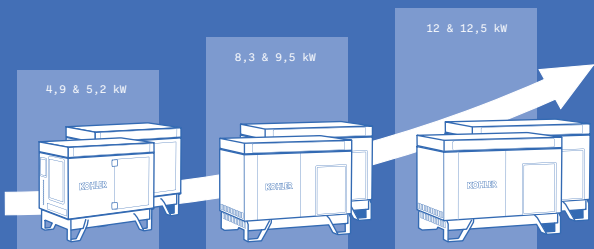

ADVANTAGES OF THE RANGE

Sound level
>95 LwA dB(A) across the range

Power
from 4.9 kW to 15.6 kVA

Autonomy
from 10.4 to 22.5 h

Usage
Can be used in extreme outdoor conditions
from -20 °C to 49 °C.

Specifications
High-quality steel alloy offering excellent corrosion resistance.

HVO
Engines compatible with HVO100 without modifications

GSC
Generator Smart Care as standard,
for tracking generating set maintenance.