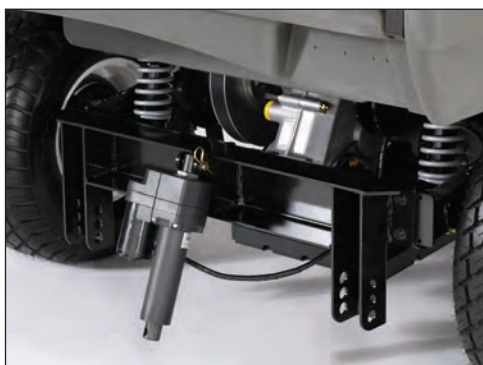

- Protects against damage to front body and lower chassis

ROPS | 07276

- Roll over protection structure with operator and passenger seat belts

Rear Lift Kit | 07334 MDX / 07261 MDE

- Provides capability of operating rear mounted attachments, such as the Rahn® Groomer