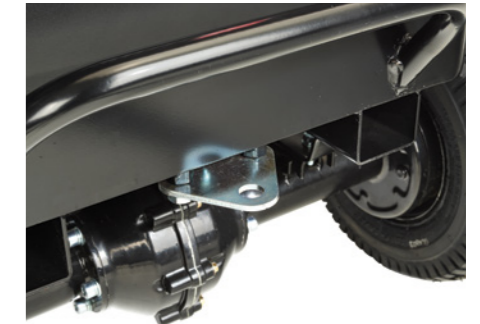

VERSATILE

Add even more functionality, the Tow Hitch allows for optional accessories to be fitted.

SPECIFICATIONS*

ES3000SD 72V RIDE-ON LAWN MOWER (76 CM) (75500)

TRANSMISSION MOTOR	Single motor with a rating of 800w. Powered by an integrated battery with mains charging cable (in place charging) Lead acid AGM 72V
RUN TIME	Up to 2 hours or 8000m²
DECK SIZE	76 cm (30 inches)
DECK CONFIGURATION	Right side discharge, two blade mid-mounted rotary. Formed steel housing with welded mounting brackets
DECK SPINDLES	Two motors (800kw each) on each spindle, powering the rotation of each blade
HEIGHT OF CUT	2.5 cm to 10.6 cm (1 to 4.2 inches) HOC in 10 increments
STEERING CONTROL	Ergonomic standard steering wheel
WHEELBASE	107 cm (42.2 inches)
TURNING CIRCLE	46 cm
TYRES	33.0 x 16.5 – 15.2 cm (13.0 x 6.5 – 6.0 inch), pneumatic tyre with symmetrical tread
SEAT	Adjustable, hinged mounting, with spring suspension
GROUND SPEED	Mow: 0 to 5 km/h (0 to 3.1 mph) Forward: 0 to 8 km/h (0 to 5 mph) Reverse: 0 to 5 km/h (0 to 3.1 mph)
NET WEIGHT	188 kg
OVERALL DIMENSIONS	Height: 106 cm (41.7 inches) Width: Deflector down - 106 cm (41.7 inches). Deflector up/deck width - 82 cm (32.3 inches) Length: 148 cm (58.3 inches)
ACCESSORIES AND ATTACHMENTS	
TOOL CARRYING BAG OPTIONS	Part No. 134-6344
REGULAR MAINTENANCE OPTIONS	
BLADES	Part No. 134-5725
WARRANTY	Consumer: Machine 3 years warranty Professional: Machine 30 days warranty Refer to Operator's Manual for further details

* Specifications and design subject to change without notice. Products depicted in this literature are for demonstration purposes only. Actual products offered for sale may vary in design, required attachments and safety features. Consult your local Toro Distributor.

We reserve the right to improve our products and make changes in the specifications, designs and standard equipment without notice and without incurring obligation.

Powerful. Efficient.