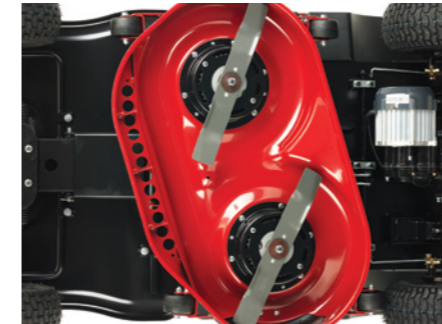

E SERIES

Battery Powered Ride-on Mower

A man in a blue t-shirt and grey pants is riding a red and black Toro eS3000 battery-powered ride-on mower on a green lawn. The mower is cutting grass, and the man is looking down at the deck. The background features a large tree with bright green leaves on the left and a clear blue sky with other trees on the right.

- WITH ALL THE TECHNOLOGY YOU EXPECT FROM TORO®

Low maintenance and feature-packed, the eS3000 will quickly become a vital part of your Toro® equipment stable.

HASSLE-FREE

No belts, pulleys, spark plugs, fuel or oil.