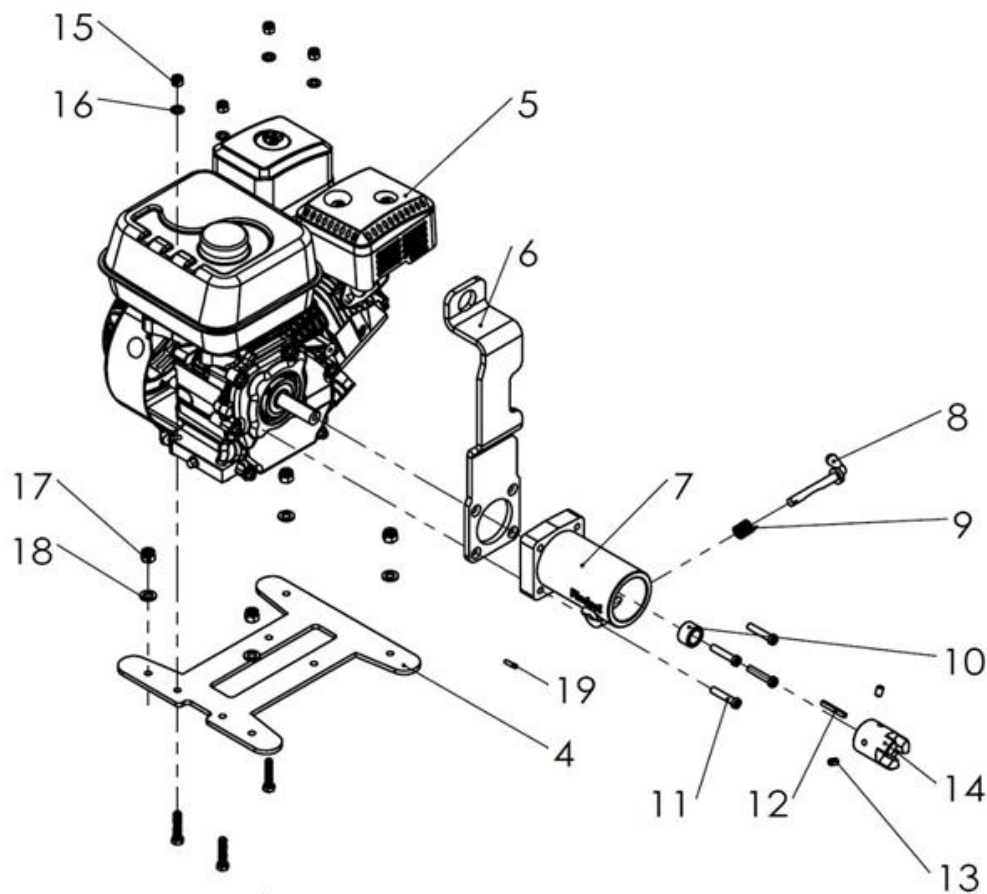

SPARE PARTS MANUAL

FLX DRIVE UNIT PETROL 5.5HP (SUPER)
FDU-P2

181207

Applies to product from Serial Number D08-10000

1300 353 986

www.flextool.com.au

Flextool[®]

SINCE 1951

Parchem Construction Supplies Pty Ltd
7 Lucca Road, Wyong NSW AUS 2259

| Item No. | Product Code | Description | Qty | Remarks |
|----------|---------------|---|-----|------------------|
| 1 | NPS01578-UNIT | FLX DRIVE UNIT FRAME FDU-P2 (CNVR2-001) | 1 | |
| 2 | See Remarks | FLX RUBBER MOUNT (CNVR2-002) | 4 | Use SK-1 |
| 3 | See Remarks | FLX BOLTCNVR1-005) | 4 | Use SK-2 |
| 4 | NPS09593-UNIT | FLX ENGINE MOUNTING PLATE (CNVR2-004) | 1 | |
| 5 | NPS01628-UNIT | HON ENGINE GX160 QX (CNVR1-002) | 1 | |
| 6 | NPS02891-UNIT | FLX LIFTING HOOK (CNVR3-010) | 1 | |
| 7 | See Remarks | FLX BELL HOUSING (CNVR1-012) | 1 | Use AS-1 |
| 8 | See Remarks | FLX TRIGGER (CNVR1-014) | 1 | Use SK-3 or AS-1 |
| 9 | See Remarks | FLX TRIGGER SPRING (CNVR1-013) | 1 | Use SK-3 or AS-1 |
| 10 | See Remarks | FLX SPACER (CNVR1-006) | 1 | Use SK-4 |
| 11 | NPS01581-UNIT | FLX SOCKET HEAD CAP SCREW(CNVR3-015) | 4 | |
| 12 | See Remarks | FLX KEY (CNVR1-007) | 1 | Use SK-4 |
| 13 | See Remarks | FLX GRUB SCREW (CNVR1-008) | 2 | Use SK-4 |
| 14 | See Remarks | FLX DRIVE DOG (CNVR1-009) | 1 | Use SK-4 |
| 15 | See Remarks | FLX NYLOCK NUT (CNVR1-003) | 4 | Use SK-2 |
| 16 | See Remarks | FLX FLAT WASHER (CNVR1-004) | 4 | Use SK-2 |
| 17 | See Remarks | FLX NYLOCK NUT (CNVR4A-001) | 8 | Use SK-1 |
| 18 | See Remarks | FLX FLAT WASHER (CNVR4A-002) | 8 | Use SK-1 |
| 19 | See Remarks | FLX ROLL PIN (CNVR1-011) | 1 | Use SK-3 or AS-1 |

Assembly / Service Kits

| Item No. | Product Code | Description | Qty | Remarks |
|----------|---------------|-----------------------------------|-----|---------------------|
| AS-1 | NPS03374-UNIT | FLX ASSY BELL HOUSING (CNVR3-017) | 1 | Inc Items: 7,8,9,19 |