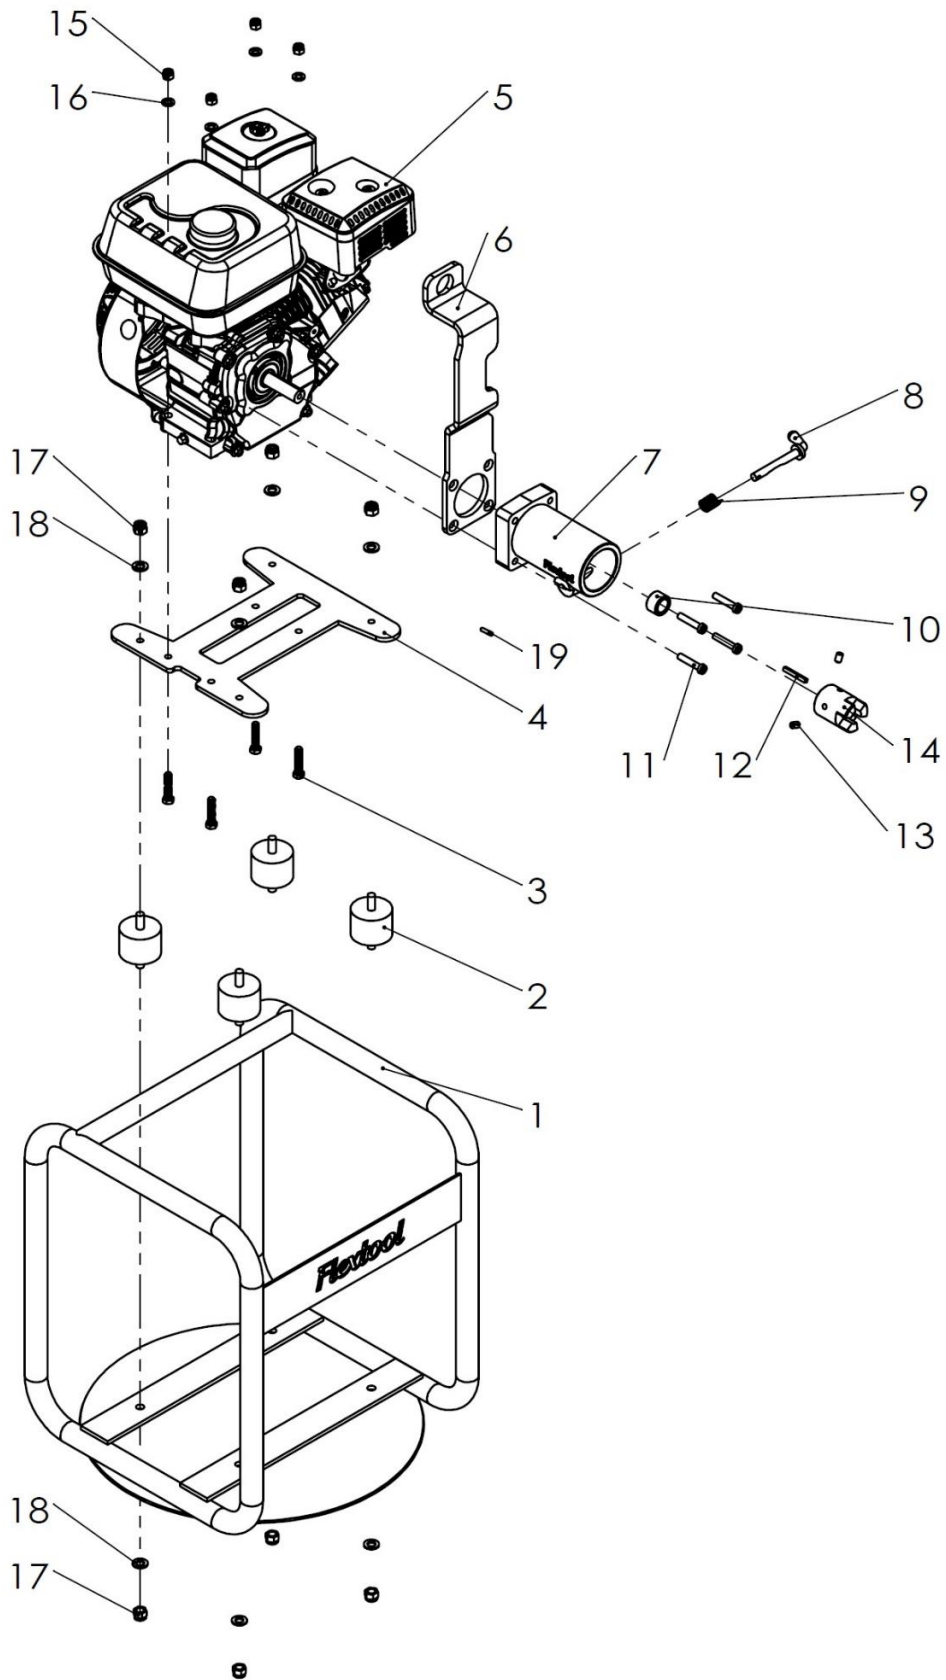

SPARE PARTS MANUAL

FLX DRIVE UNIT PETROL 5.5HP (SUPER)
FDU-P2

181207

Applies to product from Serial Number D08-10000

1300 353 986

www.flextool.com.au

Flextool[®]

SINCE 1951

Parchem Construction Supplies Pty Ltd
7 Lucca Road, Wyong NSW AUS 2259

| Item No. | Product Code | Description | Qty | Remarks |
|----------|---------------|---|-----|------------------|
| 1 | NPS01578-UNIT | FLX DRIVE UNIT FRAME FDU-P2 (CNVR2-001) | 1 | |
| 2 | See Remarks | FLX RUBBER MOUNT (CNVR2-002) | 4 | Use SK-1 |
| 3 | See Remarks | FLX BOLTCNVR1-005) | 4 | Use SK-2 |
| 4 | NPS09593-UNIT | FLX ENGINE MOUNTING PLATE (CNVR2-004) | 1 | |
| 5 | NPS01628-UNIT | HON ENGINE GX160 QX (CNVR1-002) | 1 | |
| 6 | NPS02891-UNIT | FLX LIFTING HOOK (CNVR3-010) | 1 | |
| 7 | See Remarks | FLX BELL HOUSING (CNVR1-012) | 1 | Use AS-1 |
| 8 | See Remarks | FLX TRIGGER (CNVR1-014) | 1 | Use SK-3 or AS-1 |
| 9 | See Remarks | FLX TRIGGER SPRING (CNVR1-013) | 1 | Use SK-3 or AS-1 |
| 10 | See Remarks | FLX SPACER (CNVR1-006) | 1 | Use SK-4 |
| 11 | NPS01581-UNIT | FLX SOCKET HEAD CAP SCREW(CNVR3-015) | 4 | |
| 12 | See Remarks | FLX KEY (CNVR1-007) | 1 | Use SK-4 |
| 13 | See Remarks | FLX GRUB SCREW (CNVR1-008) | 2 | Use SK-4 |
| 14 | See Remarks | FLX DRIVE DOG (CNVR1-009) | 1 | Use SK-4 |
| 15 | See Remarks | FLX NYLOCK NUT (CNVR1-003) | 4 | Use SK-2 |
| 16 | See Remarks | FLX FLAT WASHER (CNVR1-004) | 4 | Use SK-2 |
| 17 | See Remarks | FLX NYLOCK NUT (CNVR4A-001) | 8 | Use SK-1 |
| 18 | See Remarks | FLX FLAT WASHER (CNVR4A-002) | 8 | Use SK-1 |
| 19 | See Remarks | FLX ROLL PIN (CNVR1-011) | 1 | Use SK-3 or AS-1 |

Assembly / Service Kits

| Item No. | Product Code | Description | Qty | Remarks |
|----------|---------------|-----------------------------------|-----|---------------------|
| AS-1 | NPS03374-UNIT | FLX ASSY BELL HOUSING (CNVR3-017) | 1 | Inc Items: 7,8,9,19 |